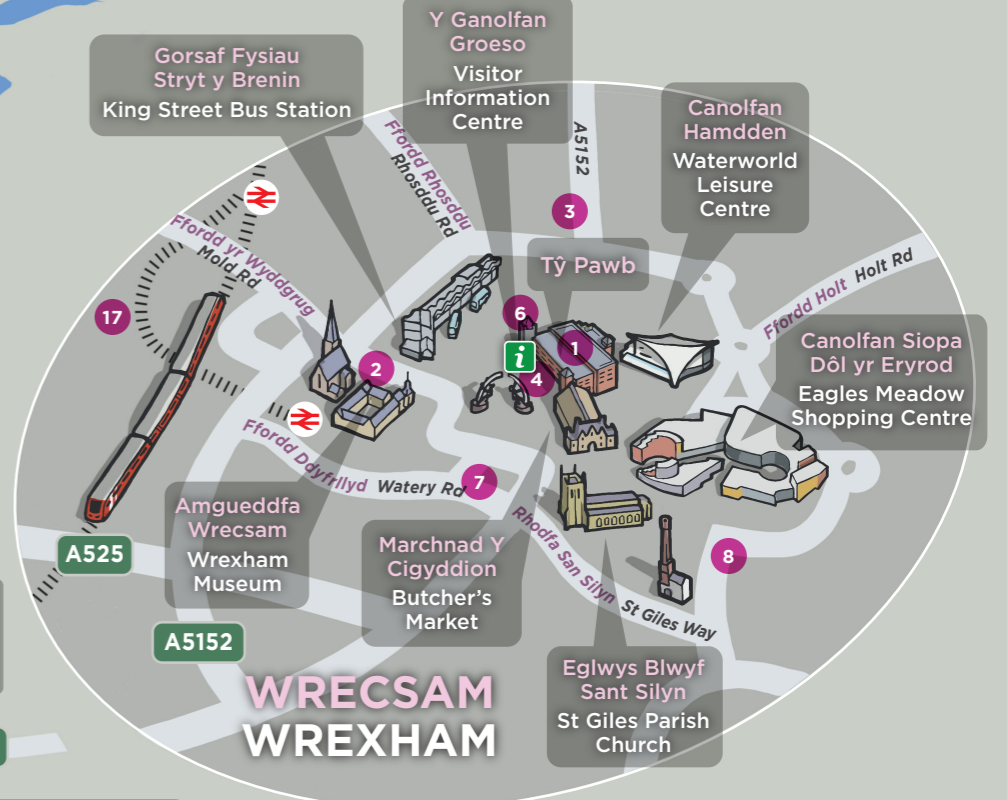

PARTNERIAETH TRWISTIAETH DYMA WRECSAM 2023

THIS IS WREXHAM TOURISM PARTNERS 2023

1 Tŷ Pawb - Farchnad, Oriolau, Ardal Fwyd a Gofod Cymunedol Tŷ Pawb - Market, Galleries, Food Court and Community Space	13 The West Arms Llanarmon	24 Caffi Wylfa	36 The Hand at Llanarmon
2 Amgueddfa Wrexham / Courtyard Café Wrexham Museum / Courtyard Café	14 Pontcysyllte Chapel Tearoom	25 Pant Yr Ochain Restaurant	37 Glamping at Hafod Las
3 Lemon Tree Restaurant with rooms	15 The Holt Lodge Hotel	26 Croes Howell Restaurant	38 The Bridge End Inn Ruabon
4 Xplore! Science Discovery Centre	16 Rossett Hall Hotel	27 Willington Lodge B&B	39 The Plassey
5 Caffi Cyfle @ Alyn Waters	17 The Ramada Plaza Hotel	28 TNR Outdoors	40 Plas Madoc Leisure Centre
6 Bank Street Social Coffee	18 Commonwood Leisure, Holt	29 Trevor Basin Visitor Centre	41 Tea with Sheep
7 Lot 11 Café	19 Clays Touring Park	30 The Little Yurt Meadow	
8 The Fat Boar Wrexham	20 Golly Farm Cottages	31 Stiwt Theatre	
9 William Aston Hall	21 Minera Lead Mines	32 Cross Foxes Erbistock	
10 Bangor on Dee Racecourse	22 Wild Cherry Camping	33 The Delph	
11 Erddig	23 The Boat at Erbistock	34 Rackery Retreat Glamping	
12 Chirk Castle		35 Bellis Brothers Farm Shop / Café	

- Yellow Cars Taxis
  01978 286286
- Wrexham Chauffeurs
  07980 238896
- Wrexham Town Trails
  07951 400795
- Wrexham & Prestige Taxis
  07385 188311

2mi
3km